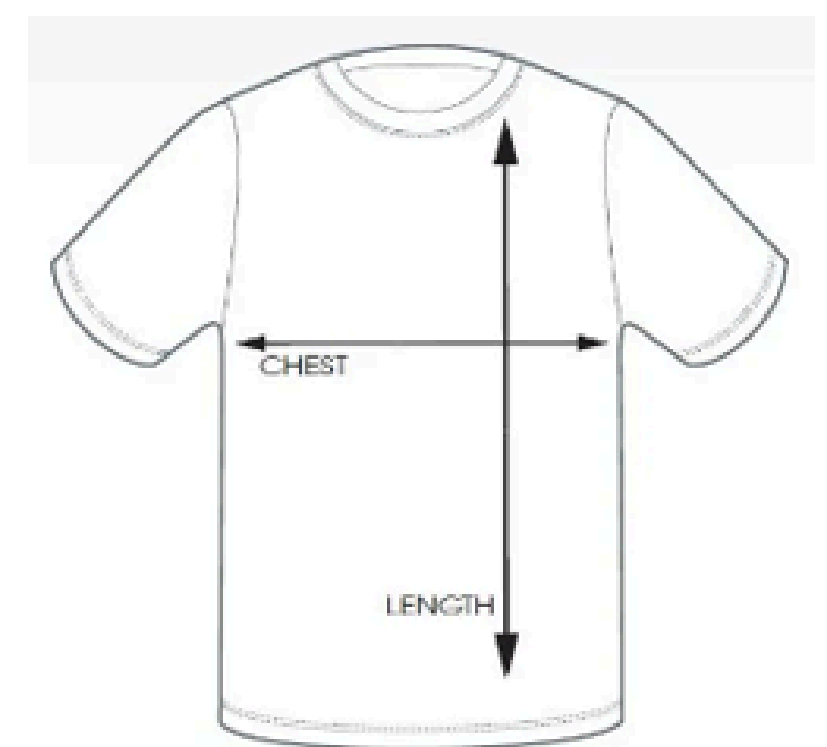

CC COLLECTION SIZE GUIDE

RUGBY SHORTS

SIZE CHART - RUGBY SHORTS

SIZE	4	6	8	10	12	14	XS	S	M	L	XL	2XL	3XL	4XL	5XL
GARMENT MEASUREMENTS AROUND WAIST (TOLERANCE +/- 1 INCH)															
WAIST	18	20	22	24	26	28	30	32	34	36	38	40	42	44	46
LENGTH	8.6	9	9.4	9.8	10.2	10.6	11	11.8	12.2	12.5	12.9	13.7	14.5	15.7	16.5

FISHING SHIRTS - KIDS & MENS

SIZE CHART - FISHING SHIRTS (KIDS & MENS)

SIZE	4	6	8	10	12	14	XS	S	M	L	XL	2XL	3XL	4XL	5XL
GARMENT MEASUREMENTS LYING FLAT IN CM (TOLERANCE +/- 2 CM)															
CHEST	36	38	39	40	43	44	48	52	54	58	61	65	70	74	78
LENGTH	48	50	54	58	62	65	67	70	72	74	77	80	84	88	92

CC COLLECTION SIZE GUIDE

FISHING SHIRTS - LADIES

SIZE CHART - FISHING SHIRTS (LADIES)

SIZE	6	8	10	12	14	16	18	20	22	24
GARMENT MEASUREMENTS LYING FLAT IN CM (TOLERANCE +/- 2 CM)										
CHEST	44	46.5	49	51.5	54	56.5	59	61.5	64	66.5
LENGTH	61	63	65	67	69	71	73	75	77	79