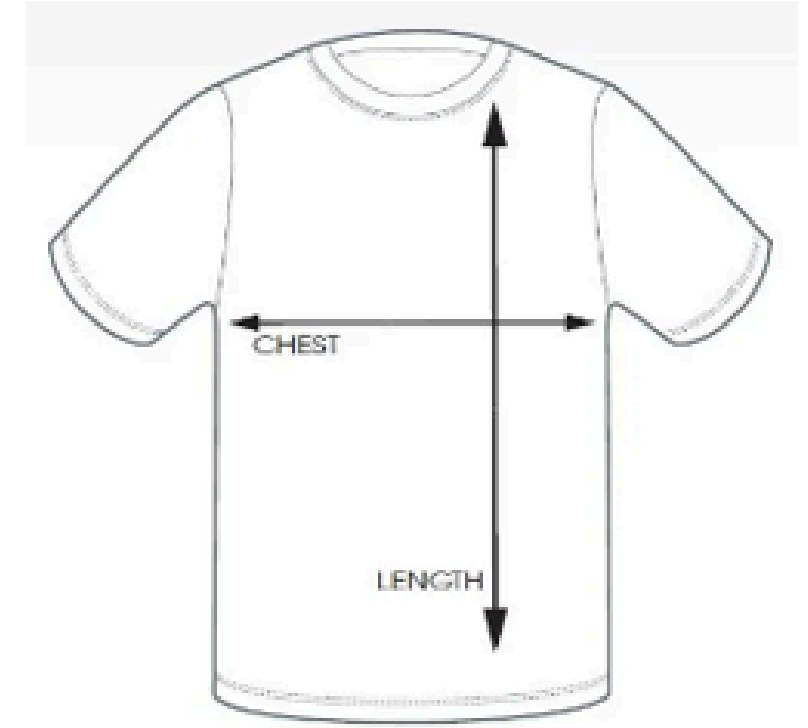

CC COLLECTION SIZE GUIDE

RUGBY SHORTS

SIZE CHART - RUGBY SHORTS

SIZE	4	6	8	10	12	14	XS	S	M	L	XL	2XL	3XL	4XL	5XL
GARMENT MEASUREMENTS AROUND WAIST (TOLERANCE +/- 1 INCH)															
WAIST	18	20	22	24	26	28	30	32	34	36	38	40	42	44	46
LENGTH	8.6	9	9.4	9.8	10.2	10.6	11	11.8	12.2	12.5	12.9	13.7	14.5	15.7	16.5

FISHING SHIRTS - KIDS & MENS

SIZE CHART - FISHING SHIRTS (KIDS & MENS)

SIZE	4	6	8	10	12	14	XS	S	M	L	XL	2XL	3XL	4XL	5XL
GARMENT MEASUREMENTS LYING FLAT IN CM (TOLERANCE +/- 2 CM)															
CHEST	36	38	39	40	43	44	48	52	54	58	61	65	70	74	78
LENGTH	48	50	54	58	62	65	67	70	72	74	77	80	84	88	92

CC COLLECTION SIZE GUIDE

FISHING SHIRTS - LADIES

SIZE CHART - FISHING SHIRTS (LADIES)

SIZE	6	8	10	12	14	16	18	20	22	24
GARMENT MEASUREMENTS LYING FLAT IN CM (TOLERANCE +/- 2 CM)										
CHEST	44	46.5	49	51.5	54	56.5	59	61.5	64	66.5
LENGTH	61	63	65	67	69	71	73	75	77	79