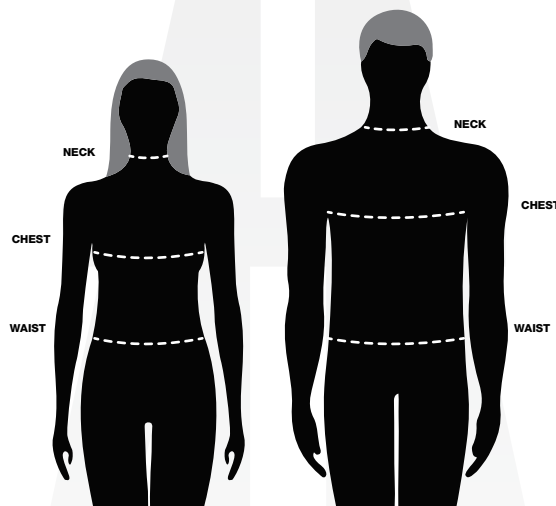

When measuring make sure the tape is level and not tight.

- NECK** Measure around the neck where the top of the shirt collar would sit – Leaving room for comfort
- CHEST** Standing naturally, measure around the fullest part of the chest and shoulder blades measuring under the arms
- WAIST** Measure over undergarments around your natural waistline